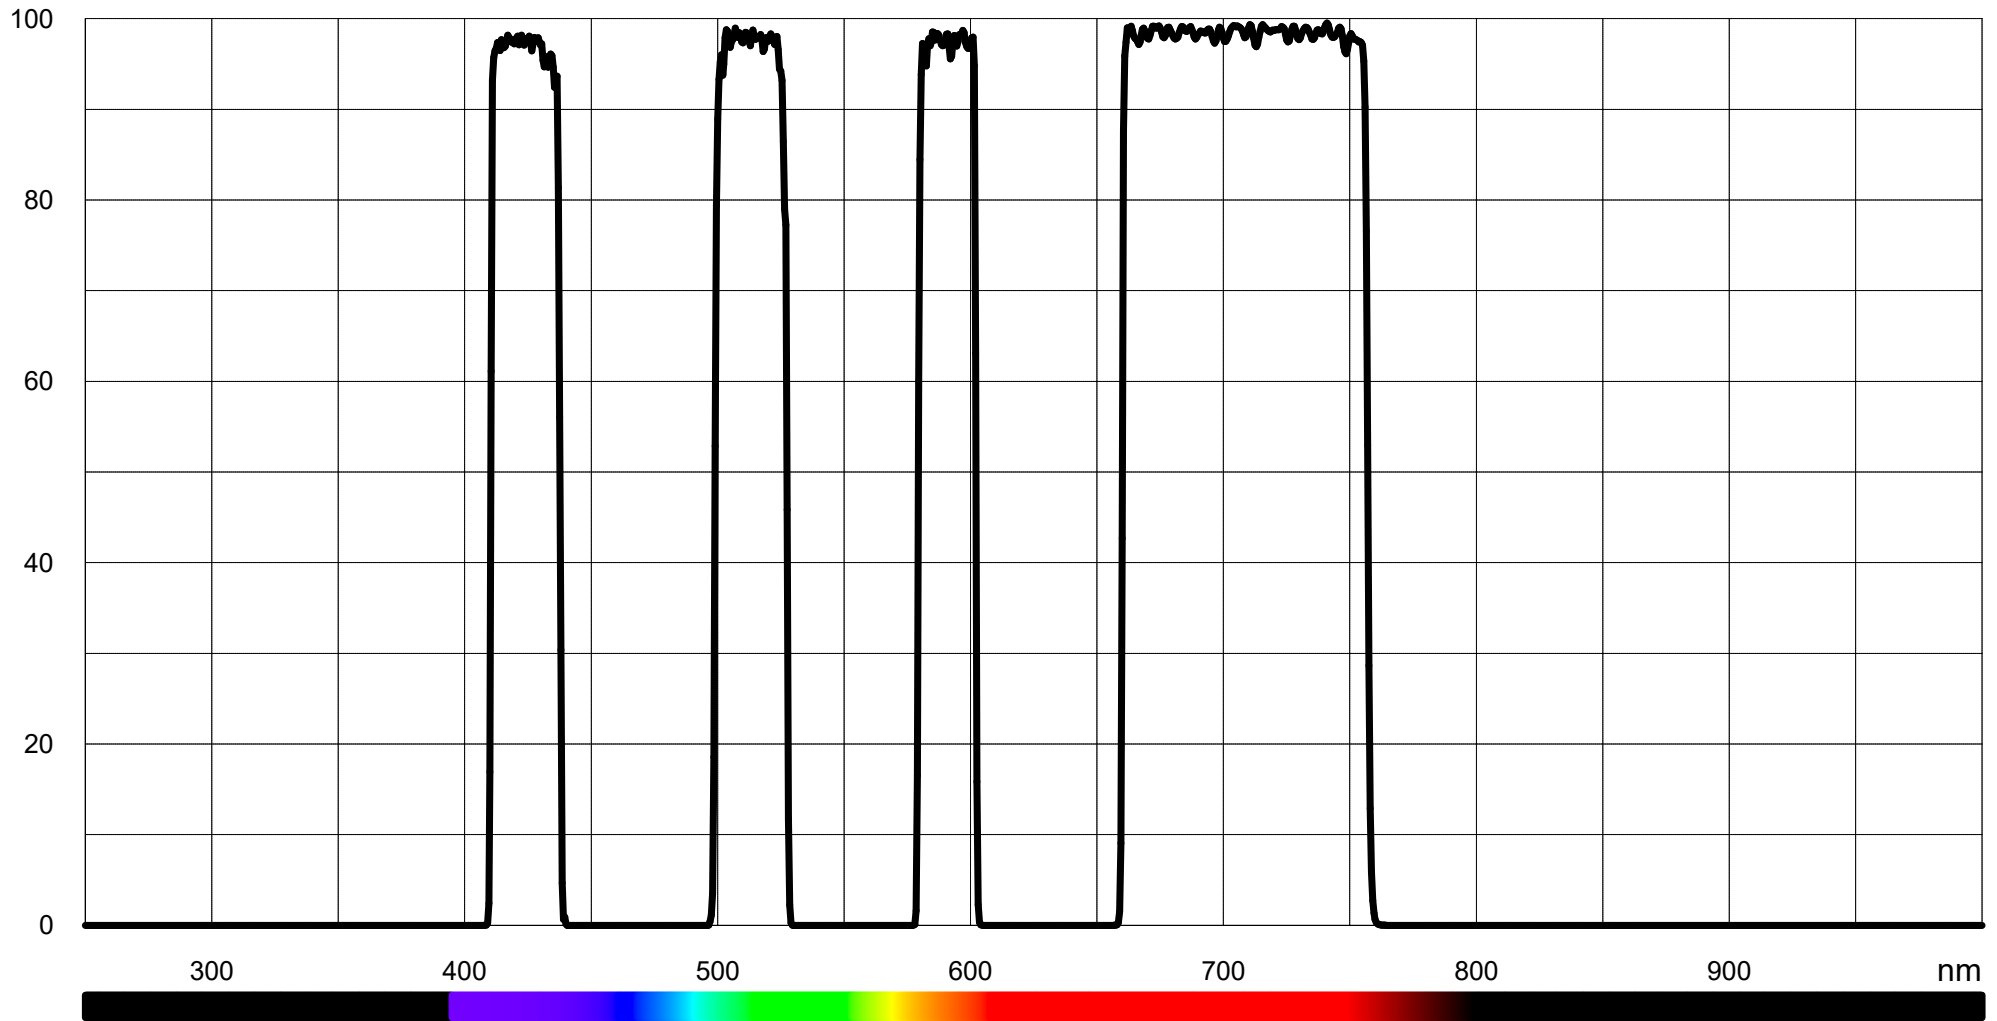

T in %

Typical transmission QBP 424 513 591 709 (LF104839)

T

Typical transmission QBP 424 513 591 709 (LF104839)