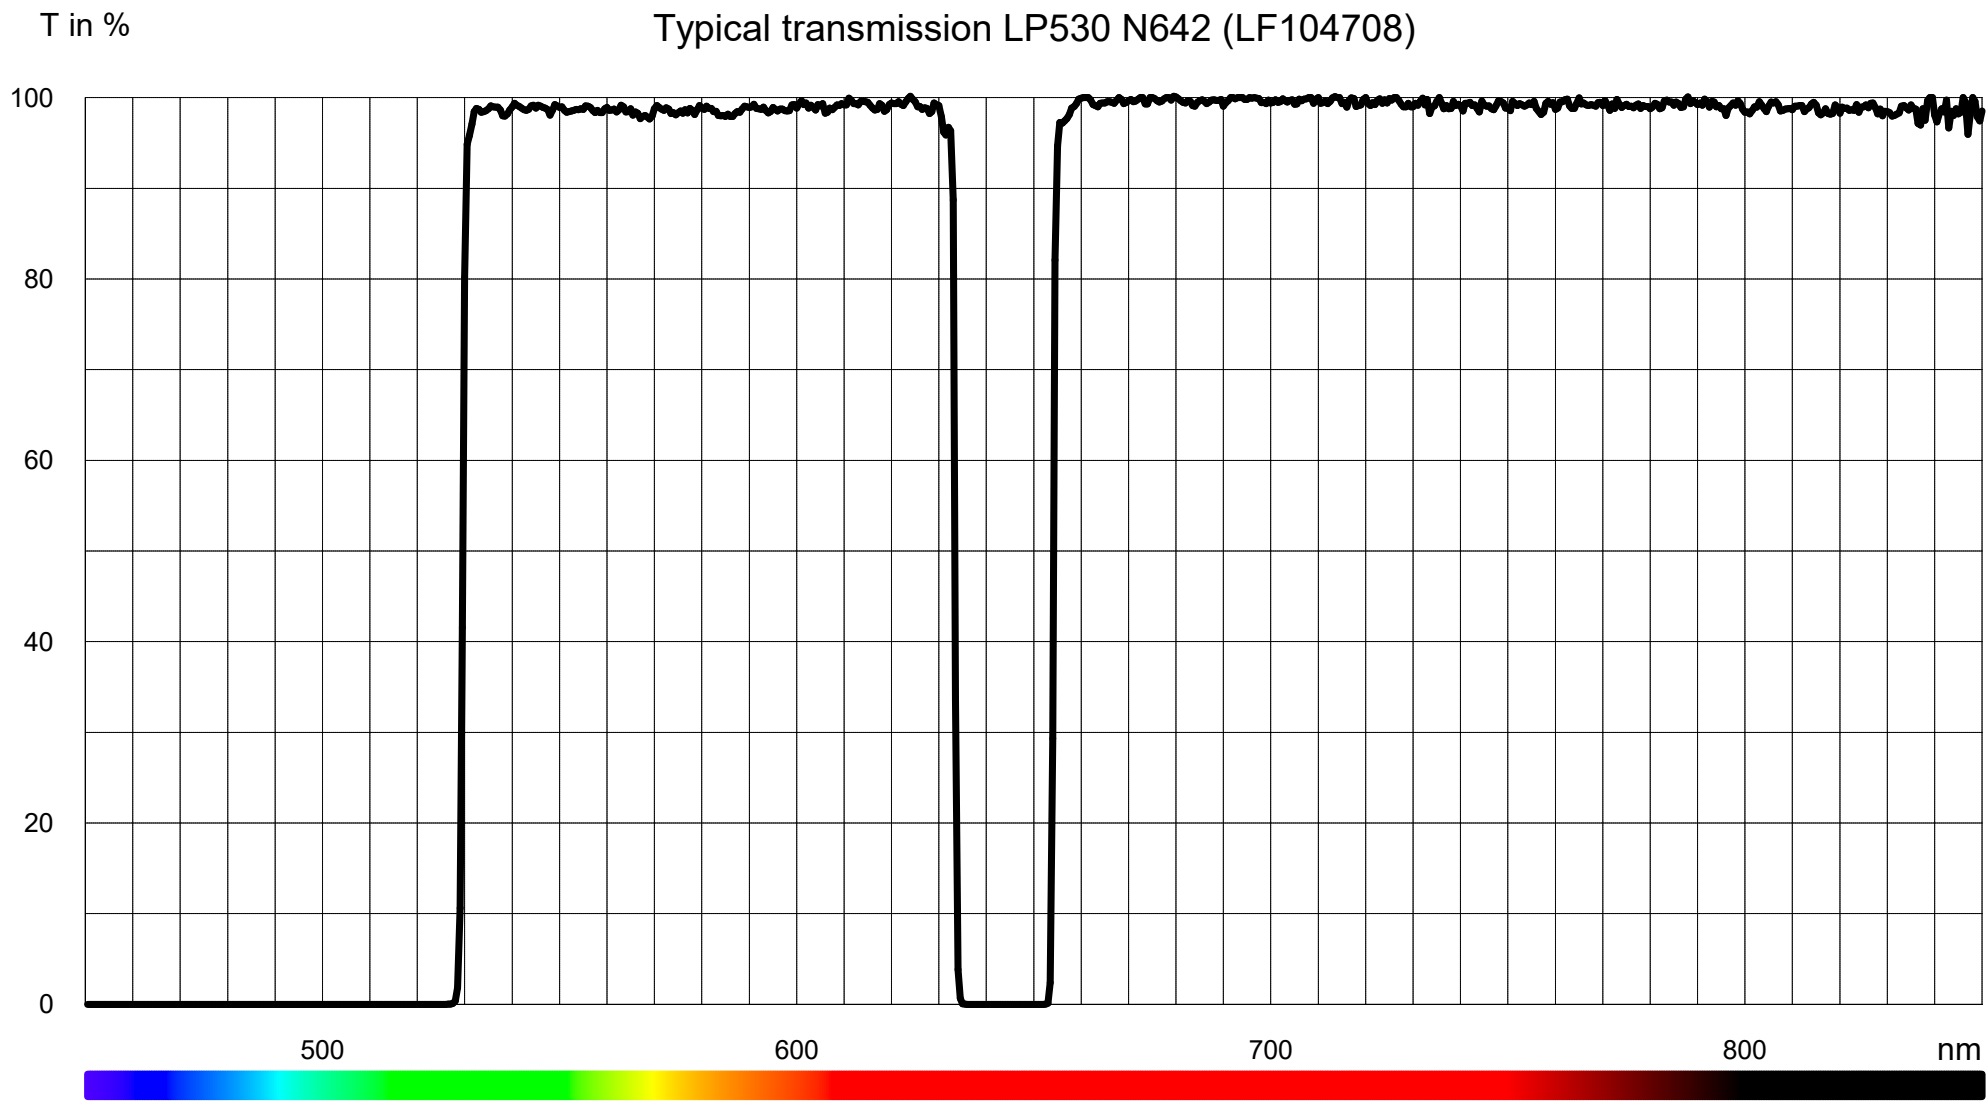

Typical transmission LP530 N642 (LF104708)

T

Typical transmission LP530 N642 (LF104708)