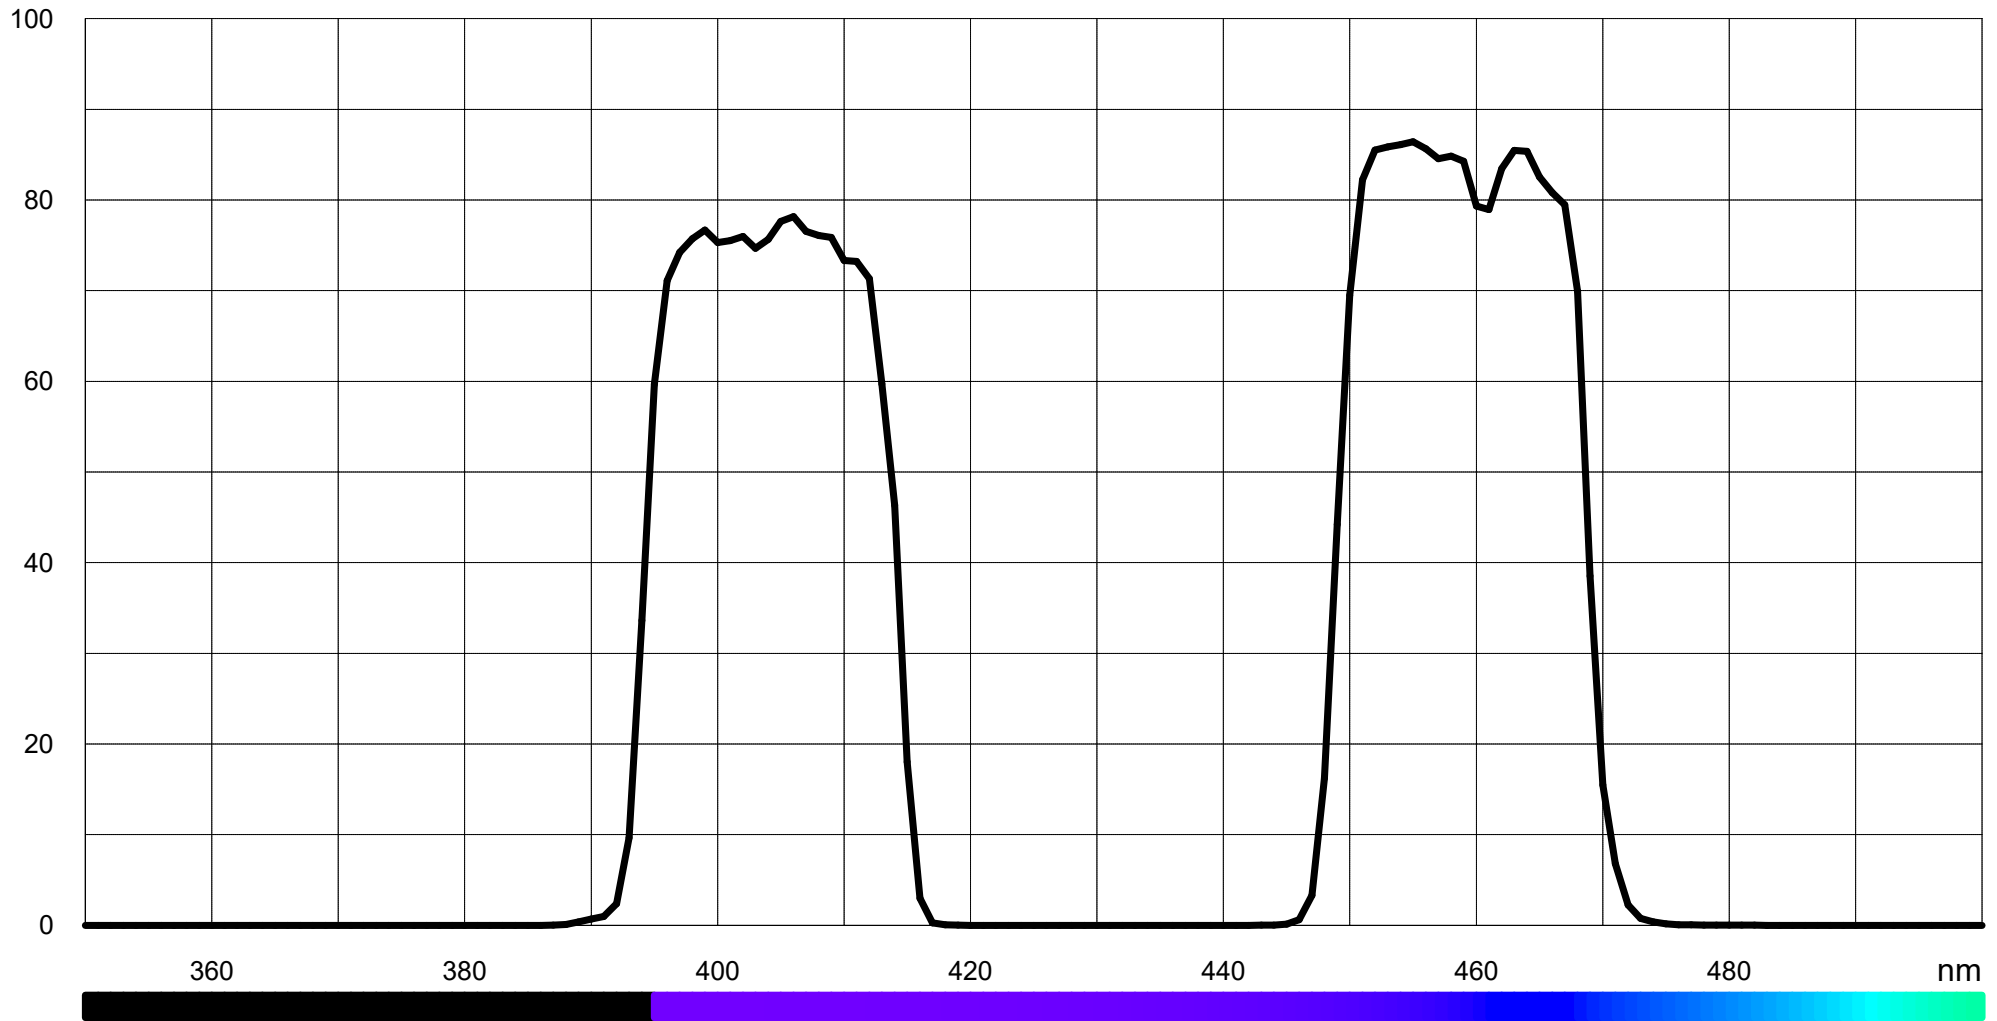

T in %

Typical transmission DBP 405 460 (LF104706)

T

Typical transmission DBP 405 460 (LF104706)