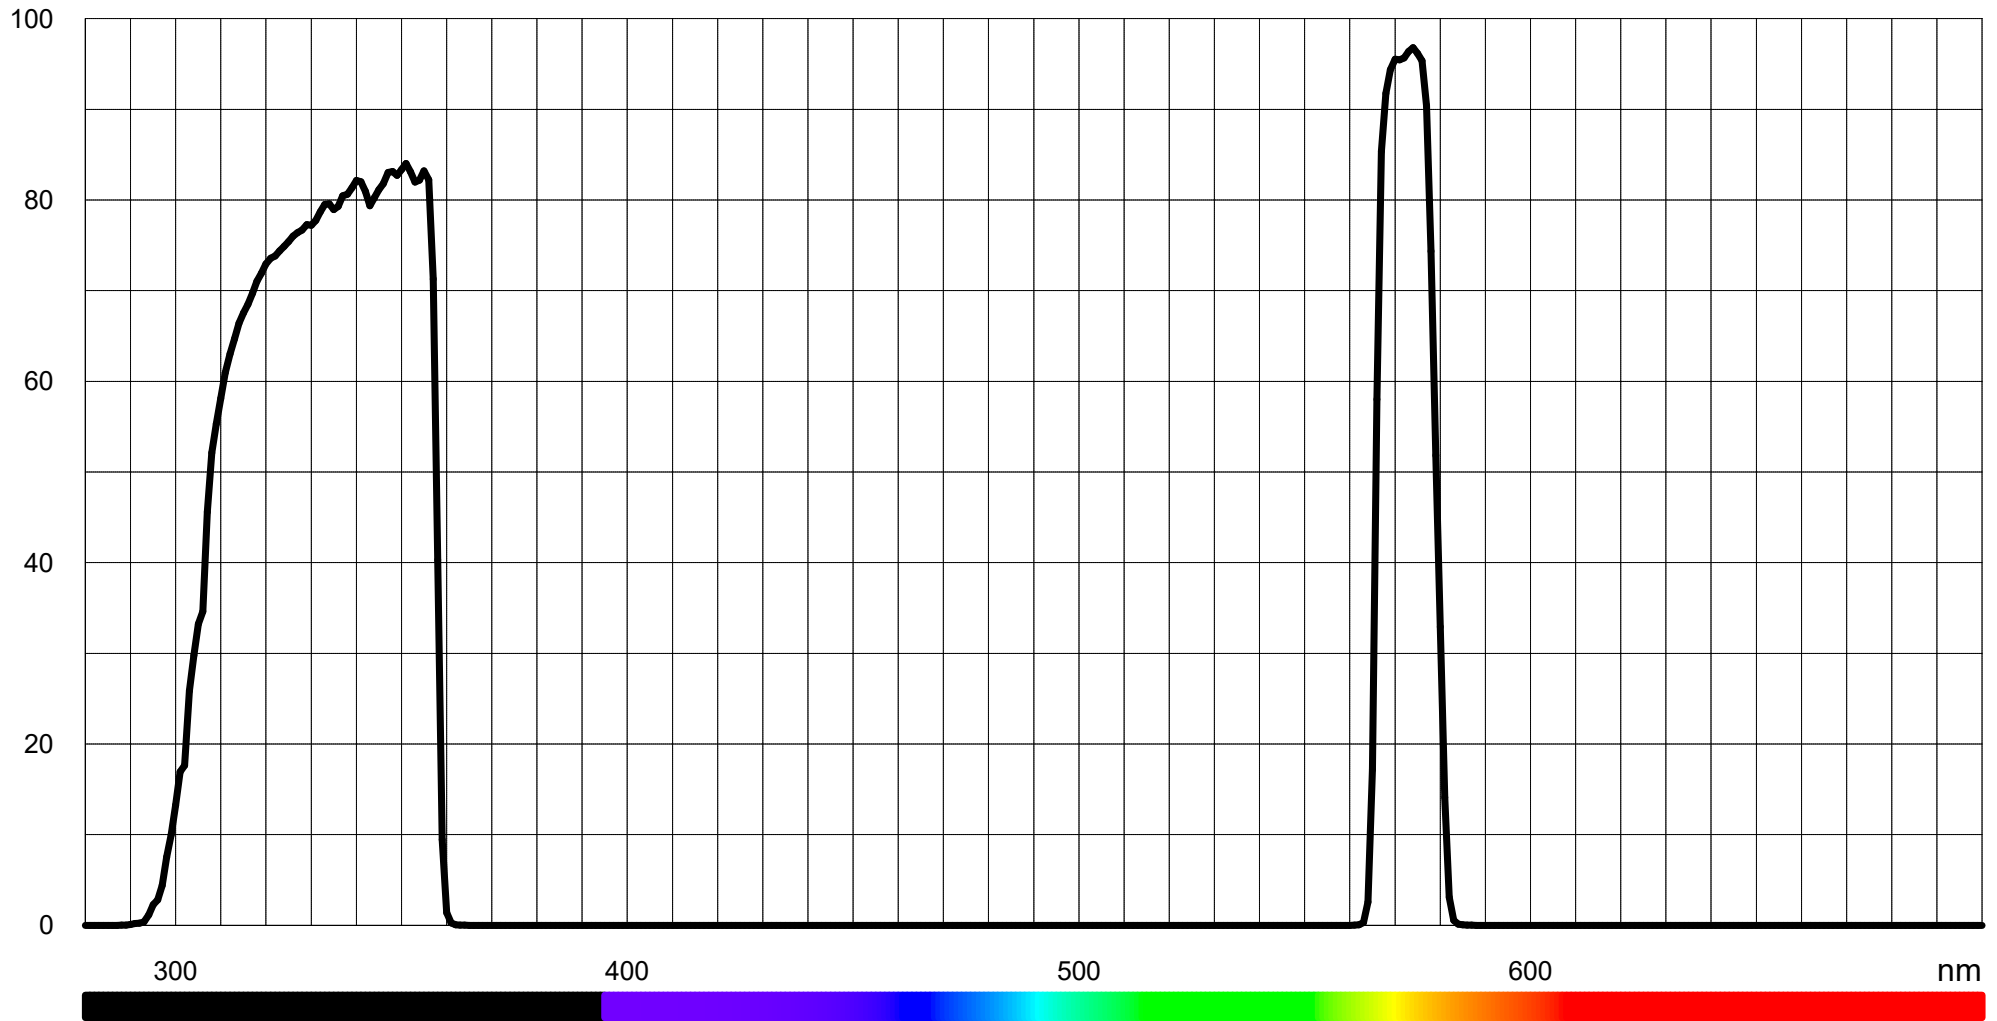

### Typical transmission DBP 338 570 (LF104692)

T

Typical transmission DBP 338 570 (LF104692)