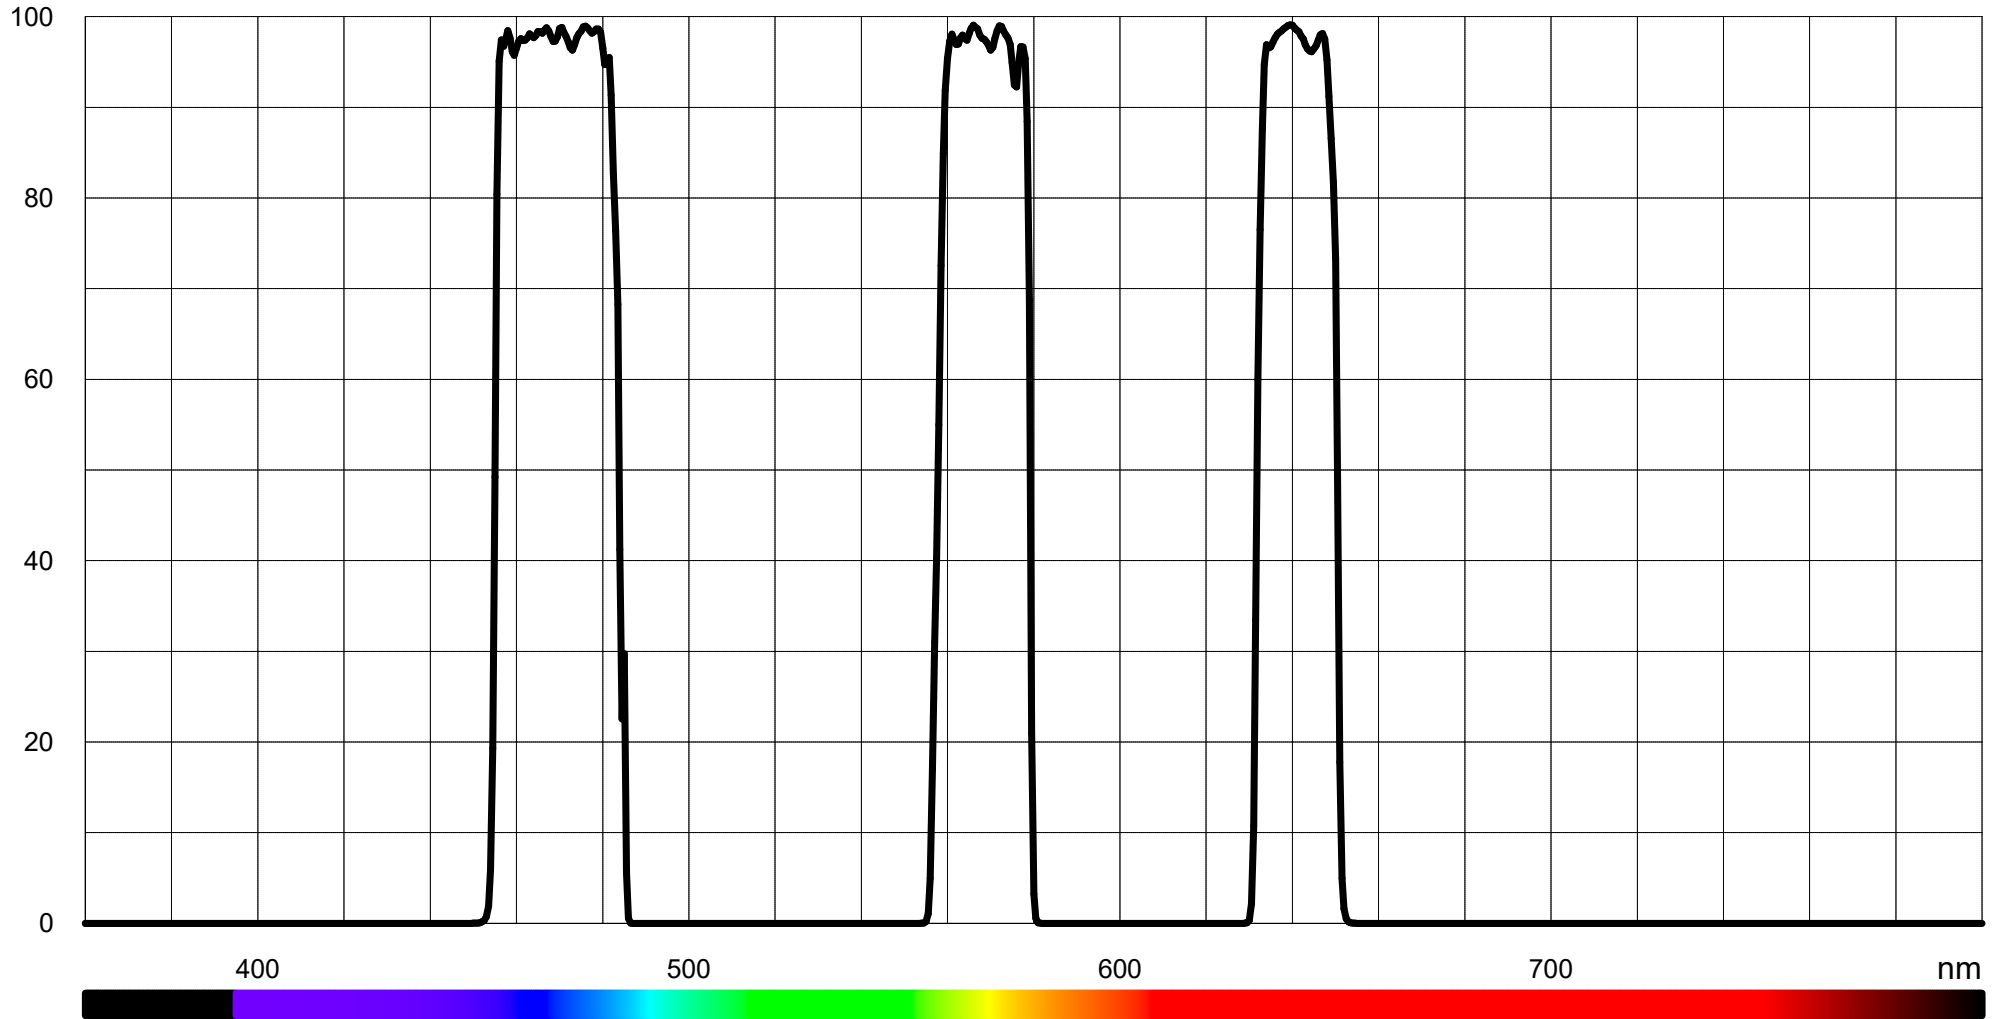

T in %

Typical transmission TBP 470 568 640 (LF104696)

T

Typical transmission TBP 470 568 640 (LF104696)