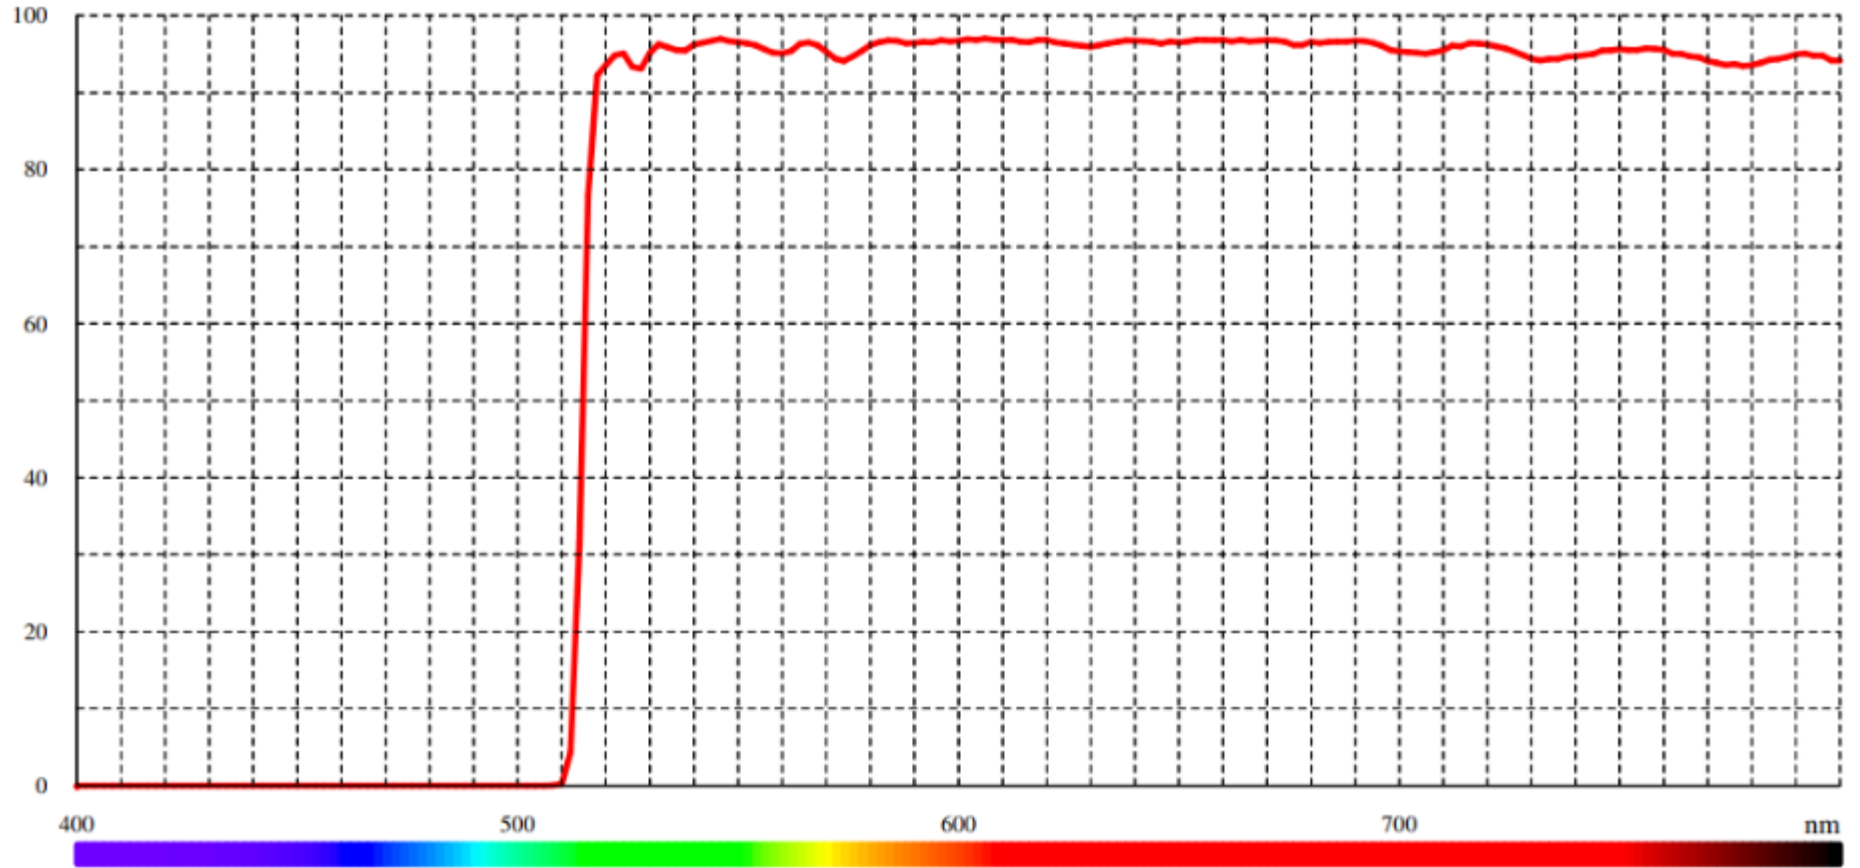

### Typical transmission for LP 515 (LF101068)

T

### Typical transmission for LP 515 (LF101068)