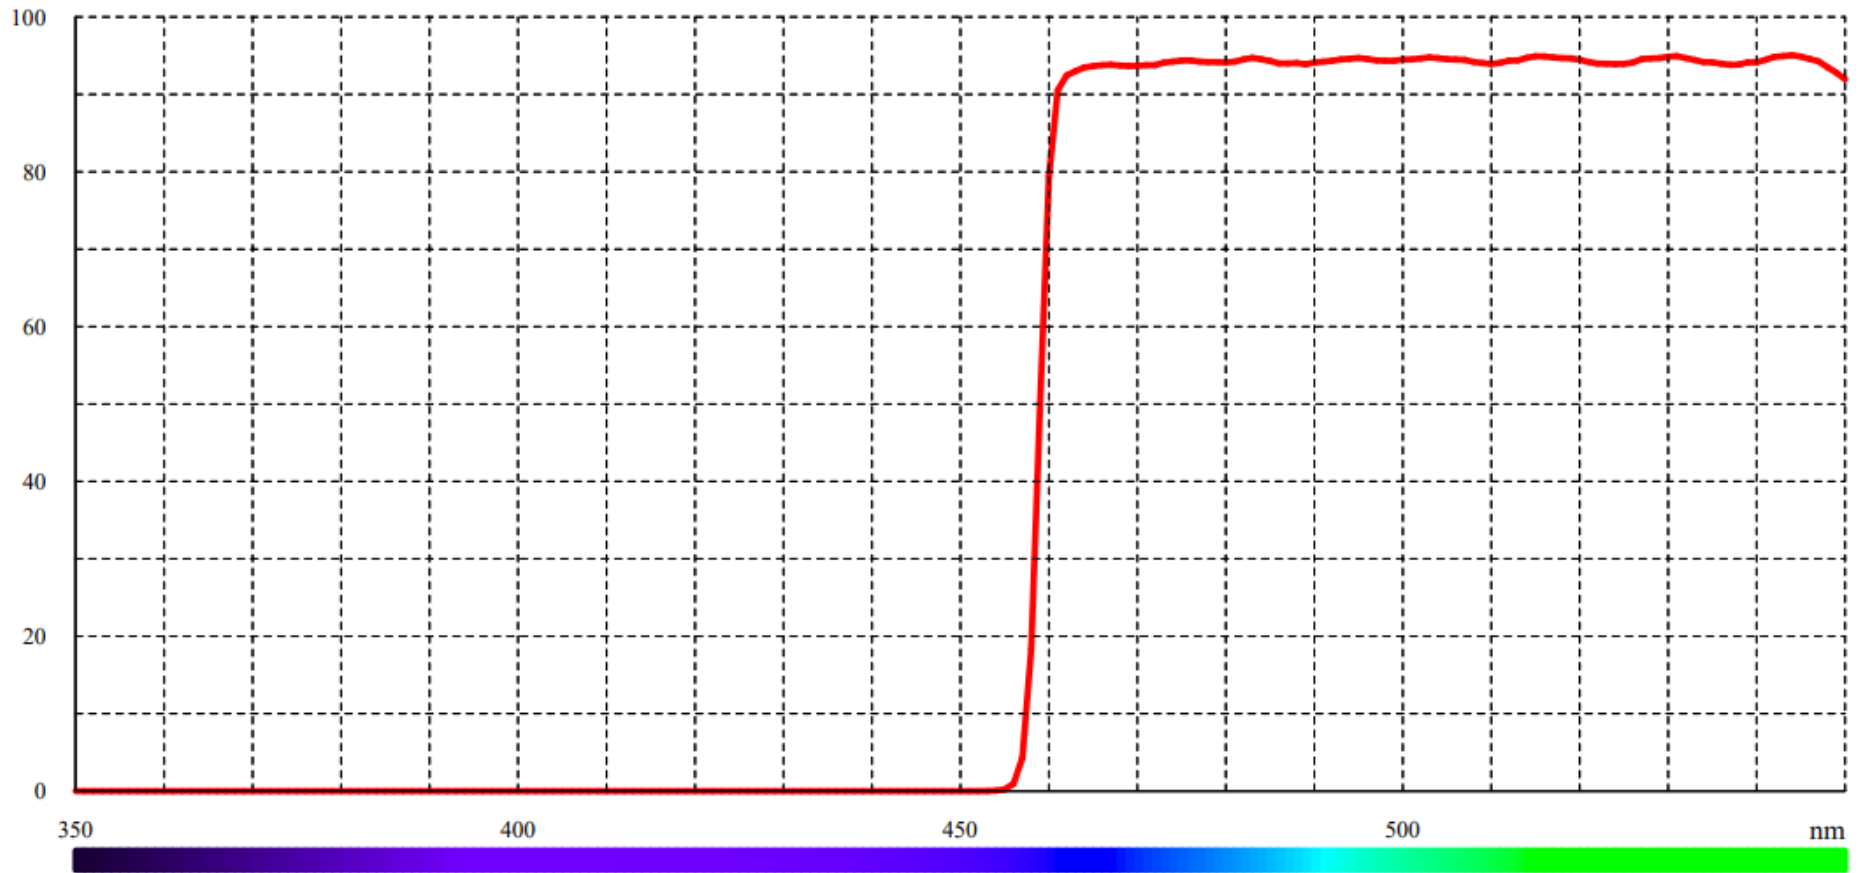

T in %

Typical transmission of LP460 (LF101860)

T

Typical transmission of LP460 (LF101860)