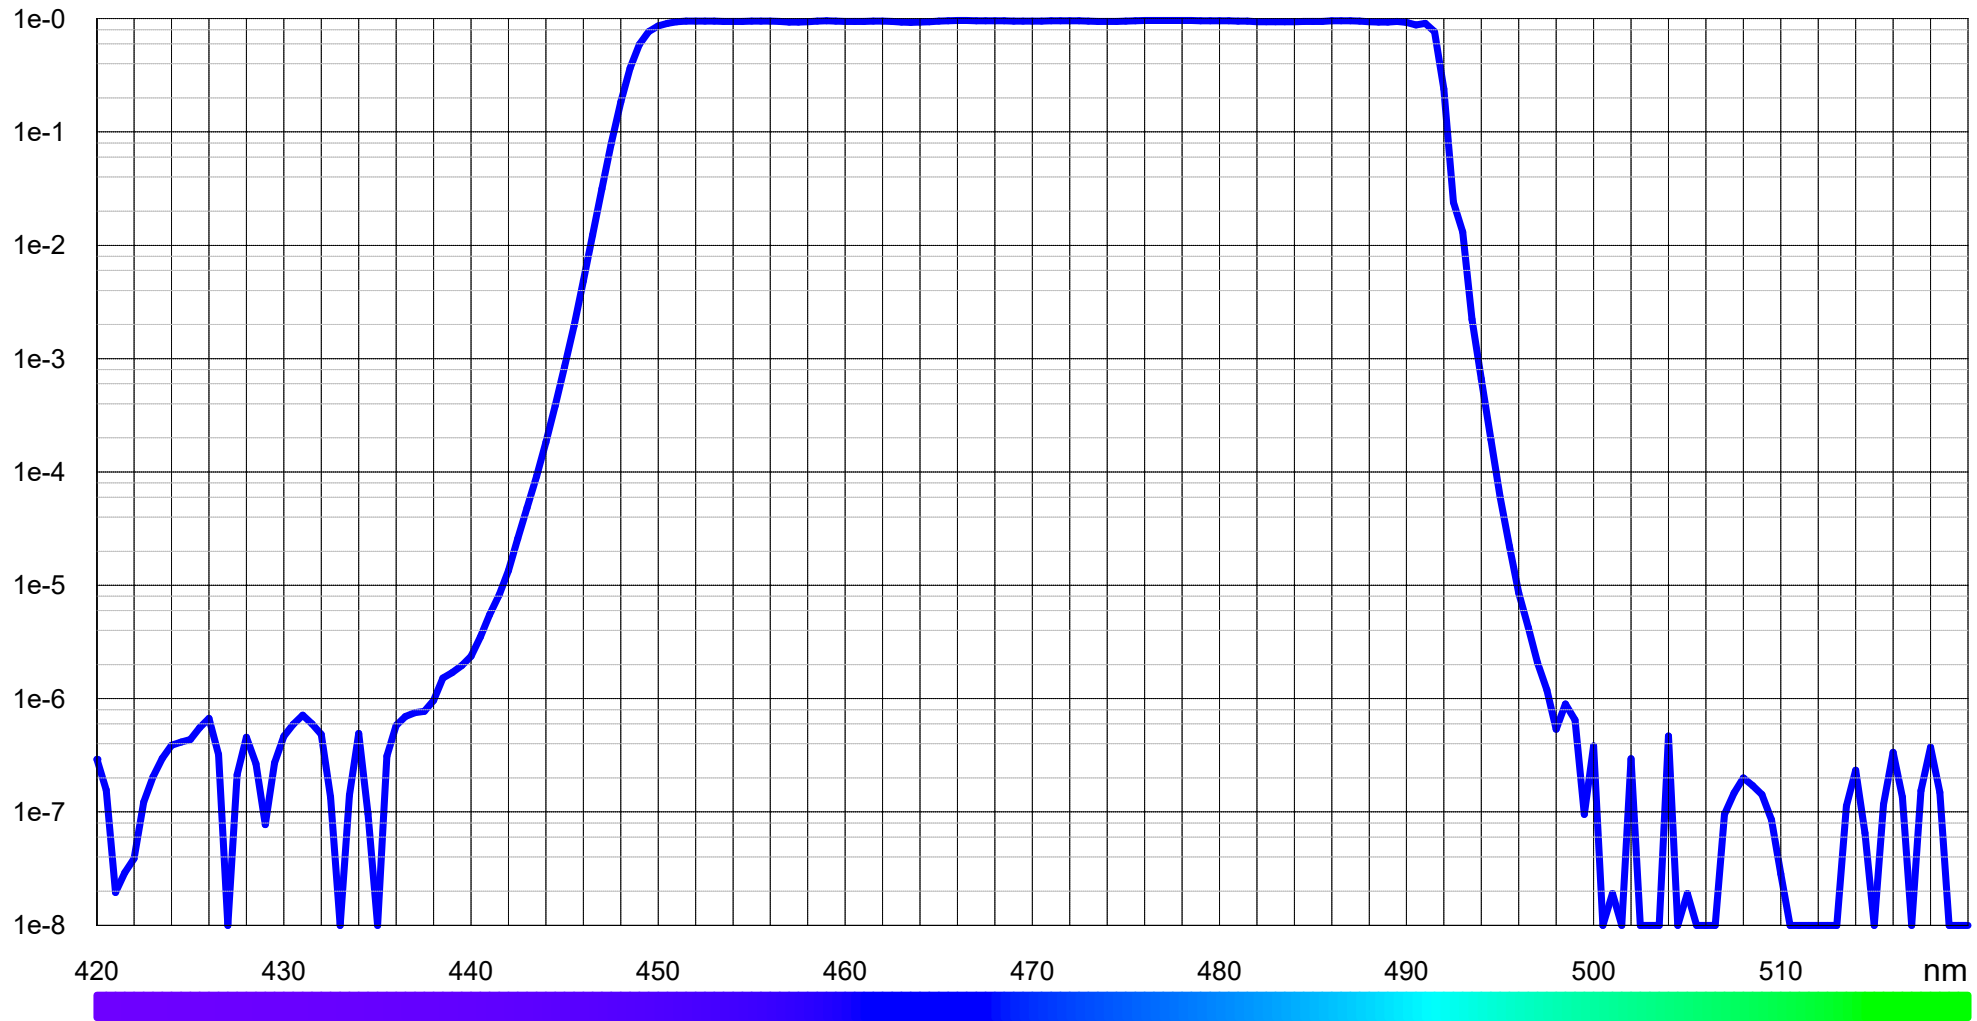

T

Typical transmission BP470/40 (LF104539)

T

Typical transmission BP470/40 (LF104539)