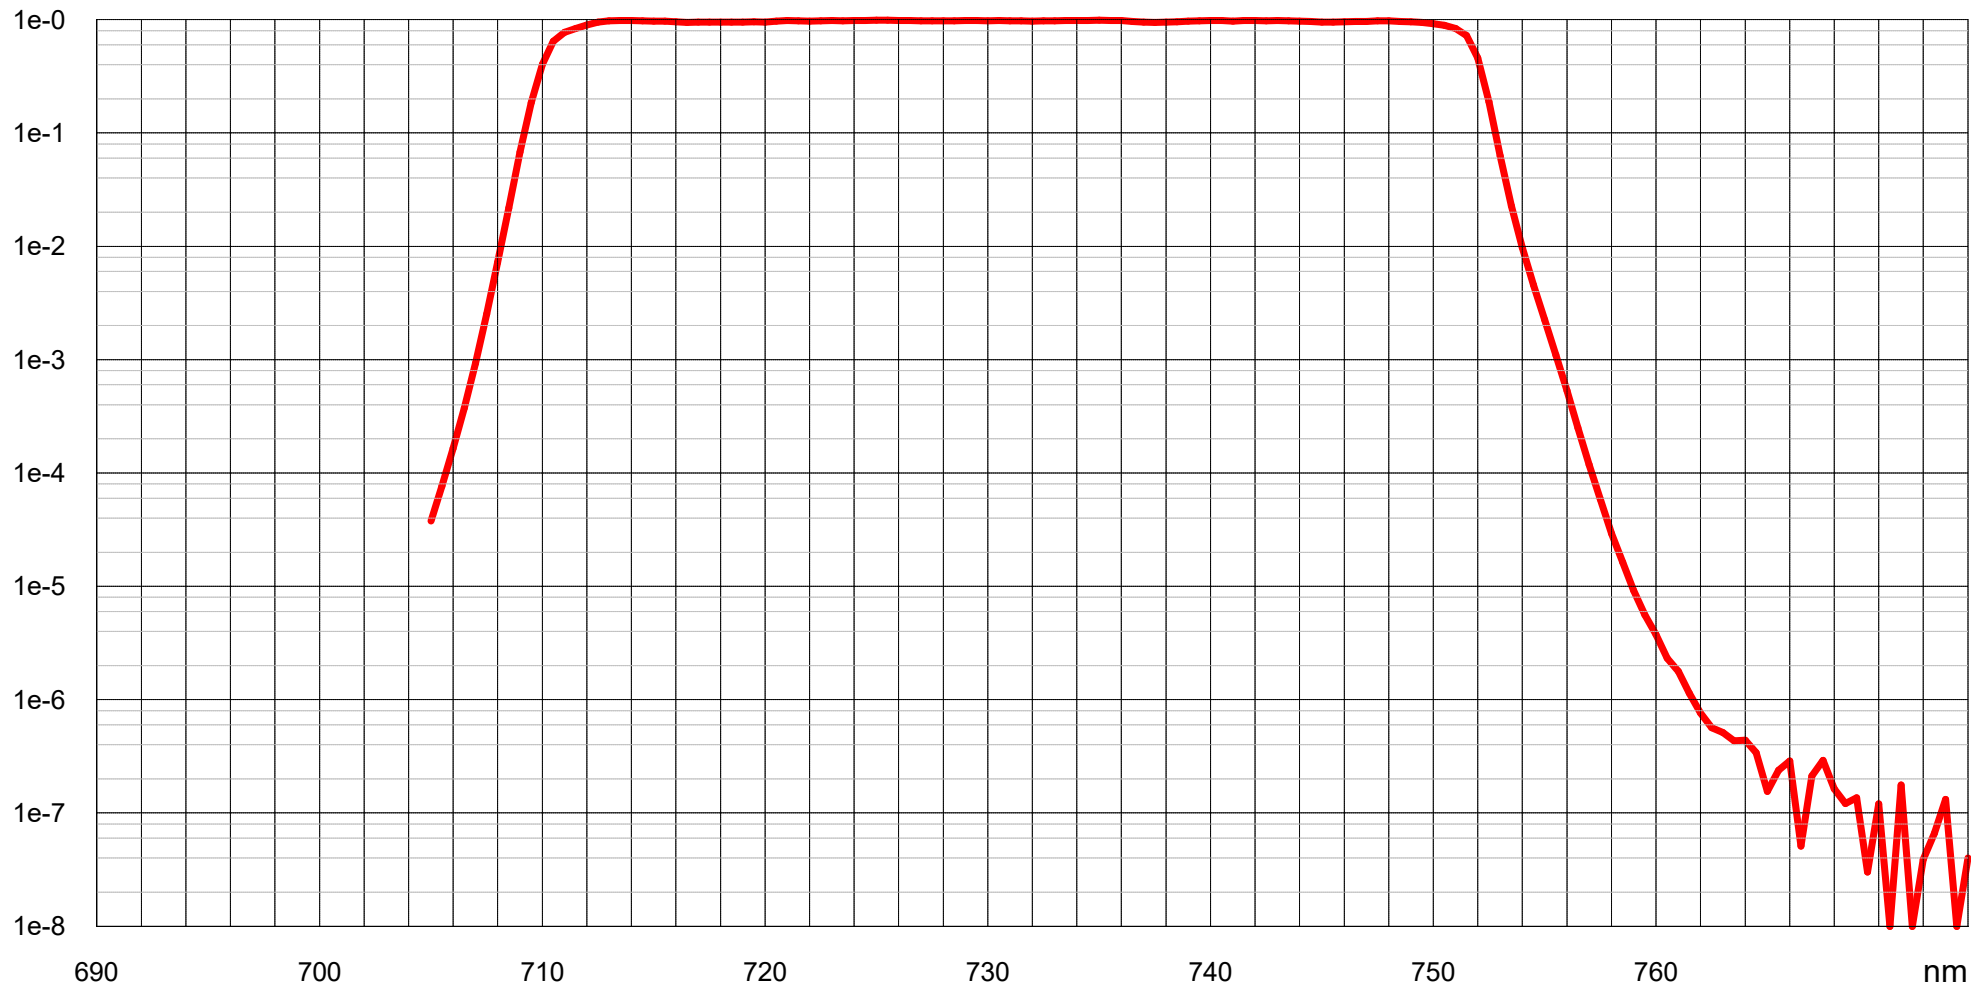

T

Typical transmission BP 731/40 (LF104549)

T

Typical transmission BP 731/40 (LF104549)