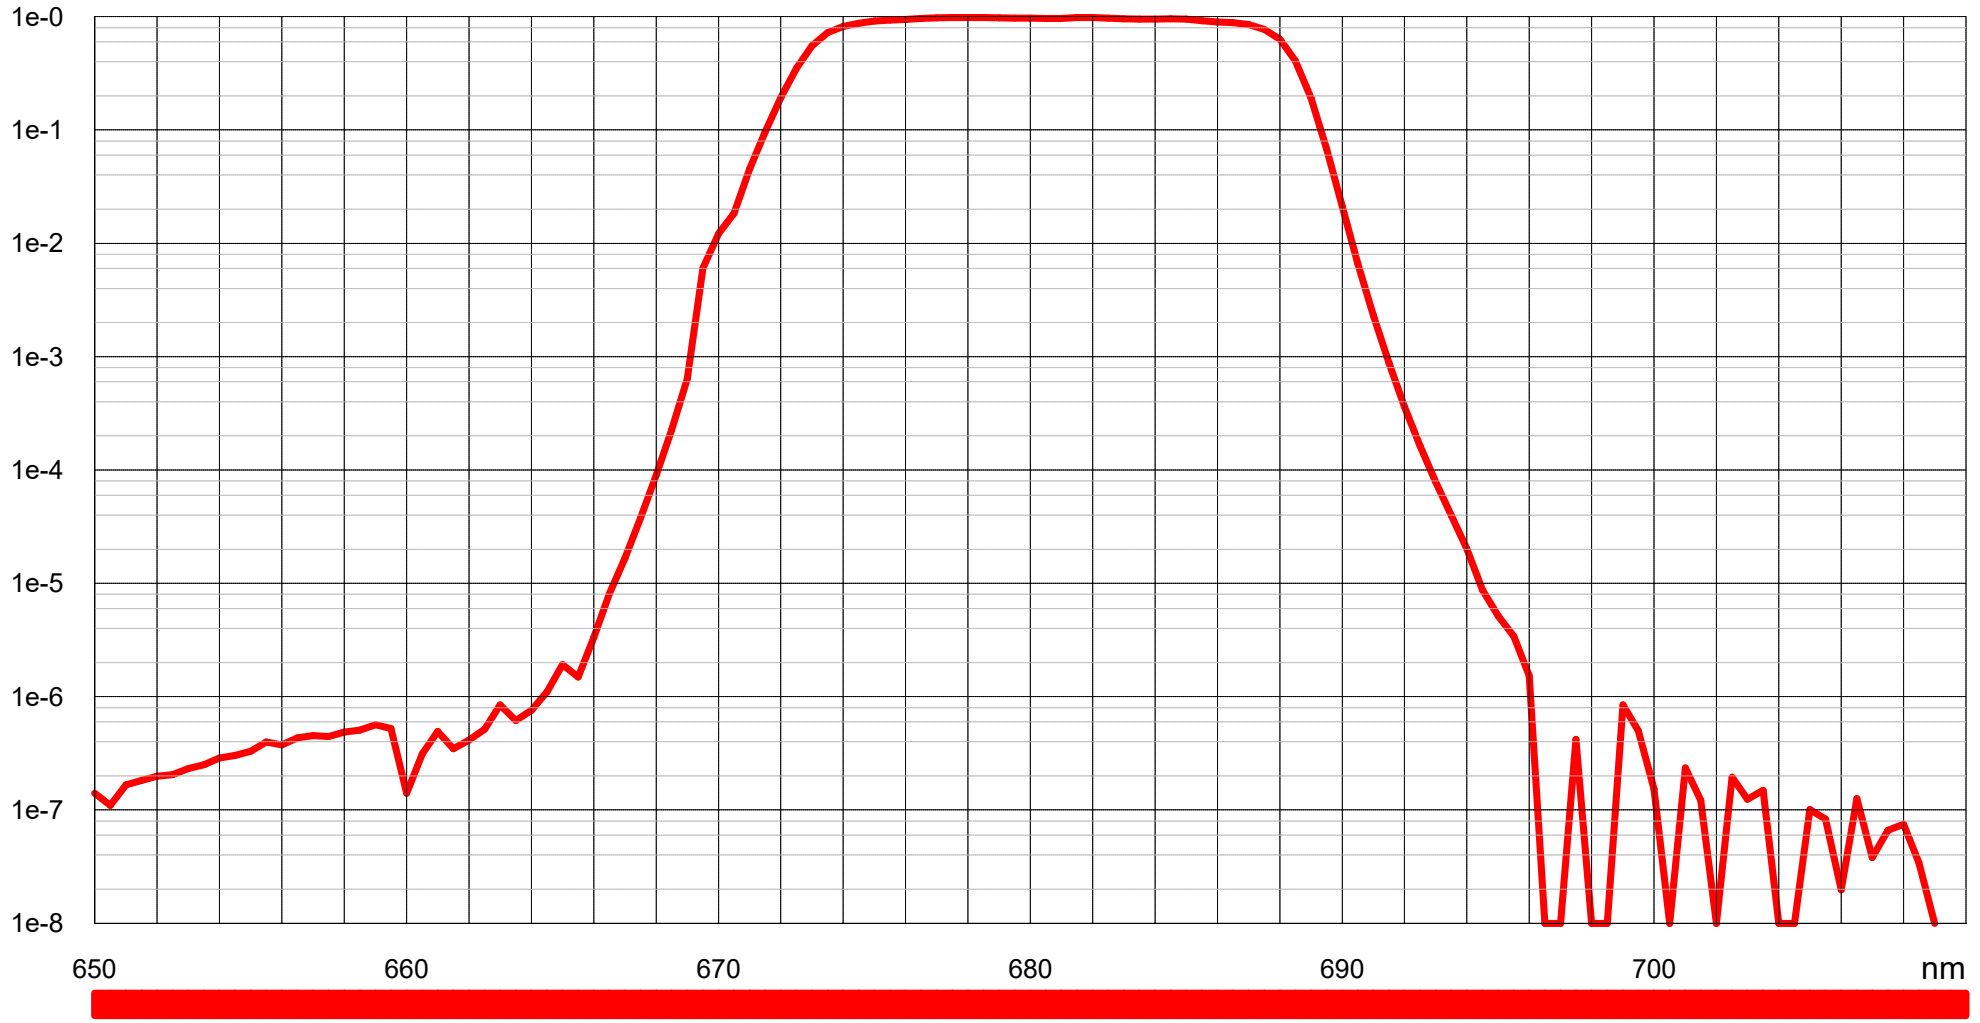

T

Typical transmission BP 681/16 (LF104546)

T

Typical transmission BP 681/16 (LF104546)