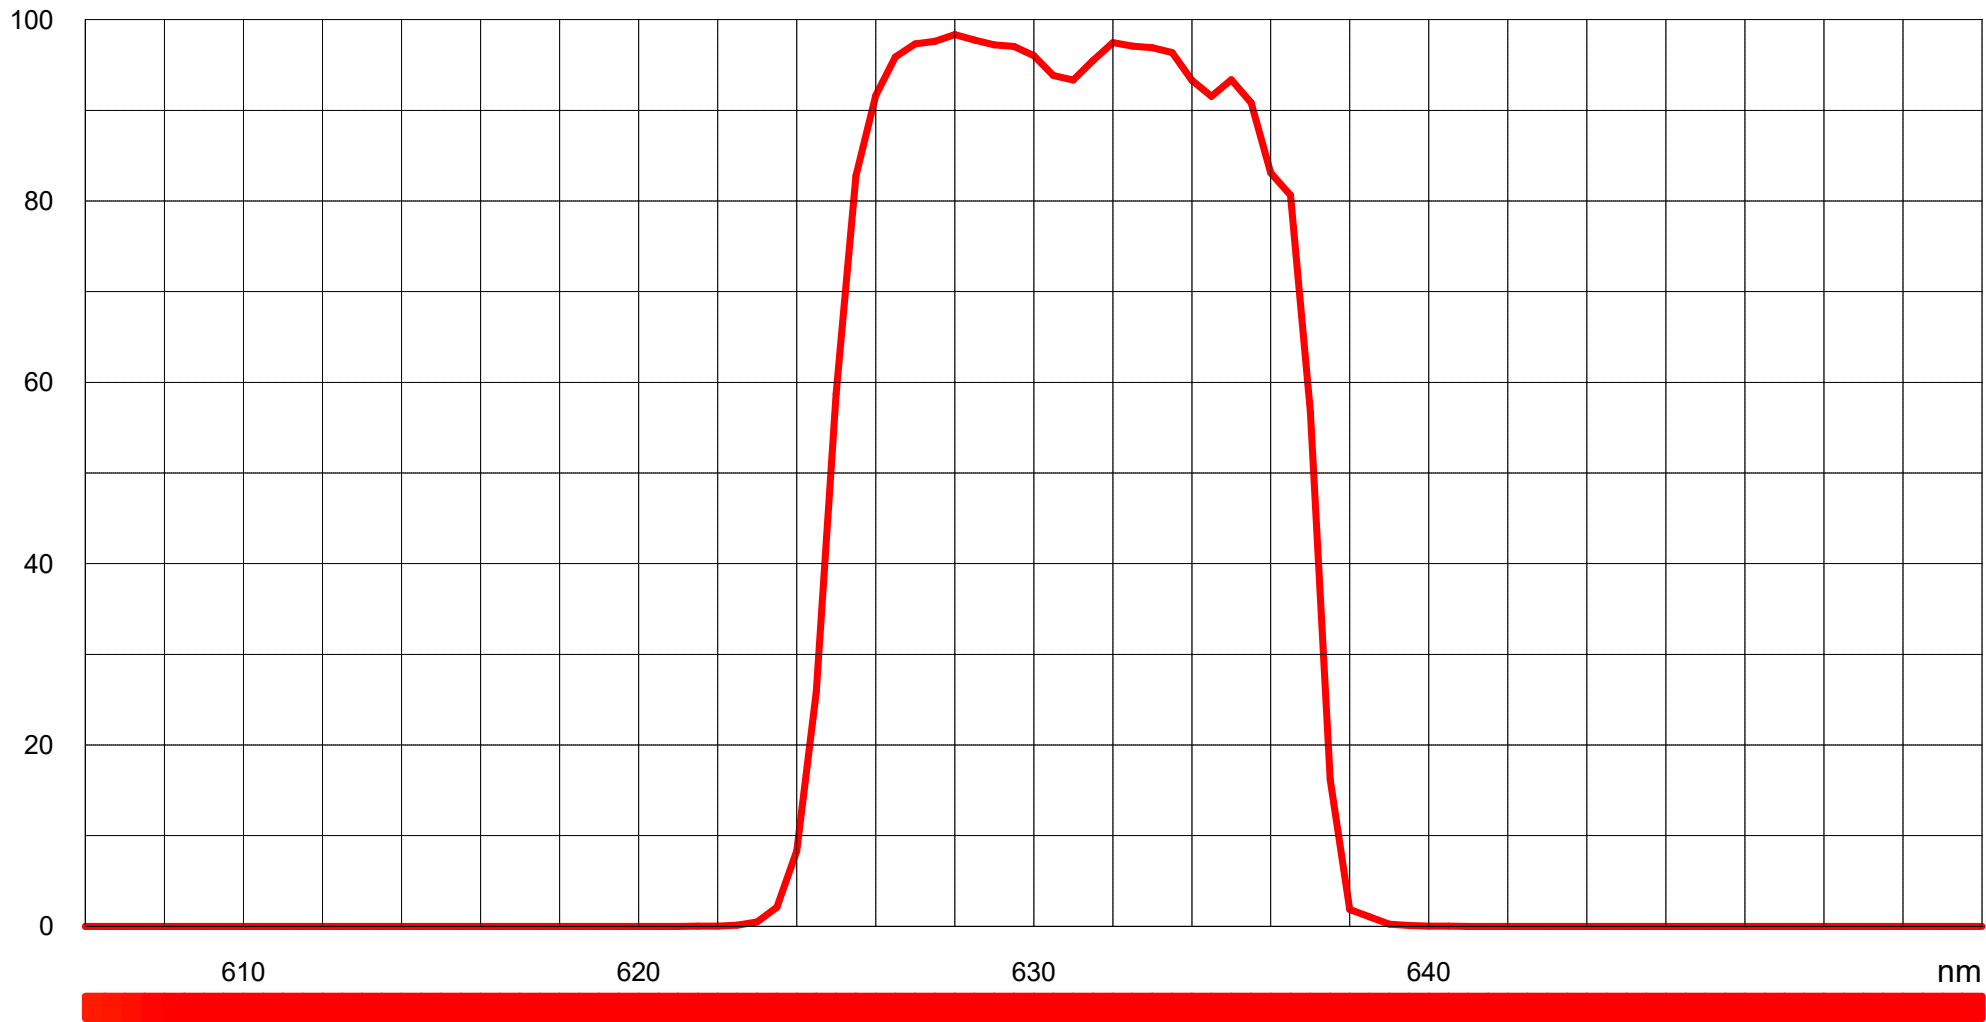

T in %

Typical transmission BP 632/12 (LF104543)

T

Typical transmission BP 632/12 (LF104543)

T

Typical transmission BP 632/12 (LF104543)