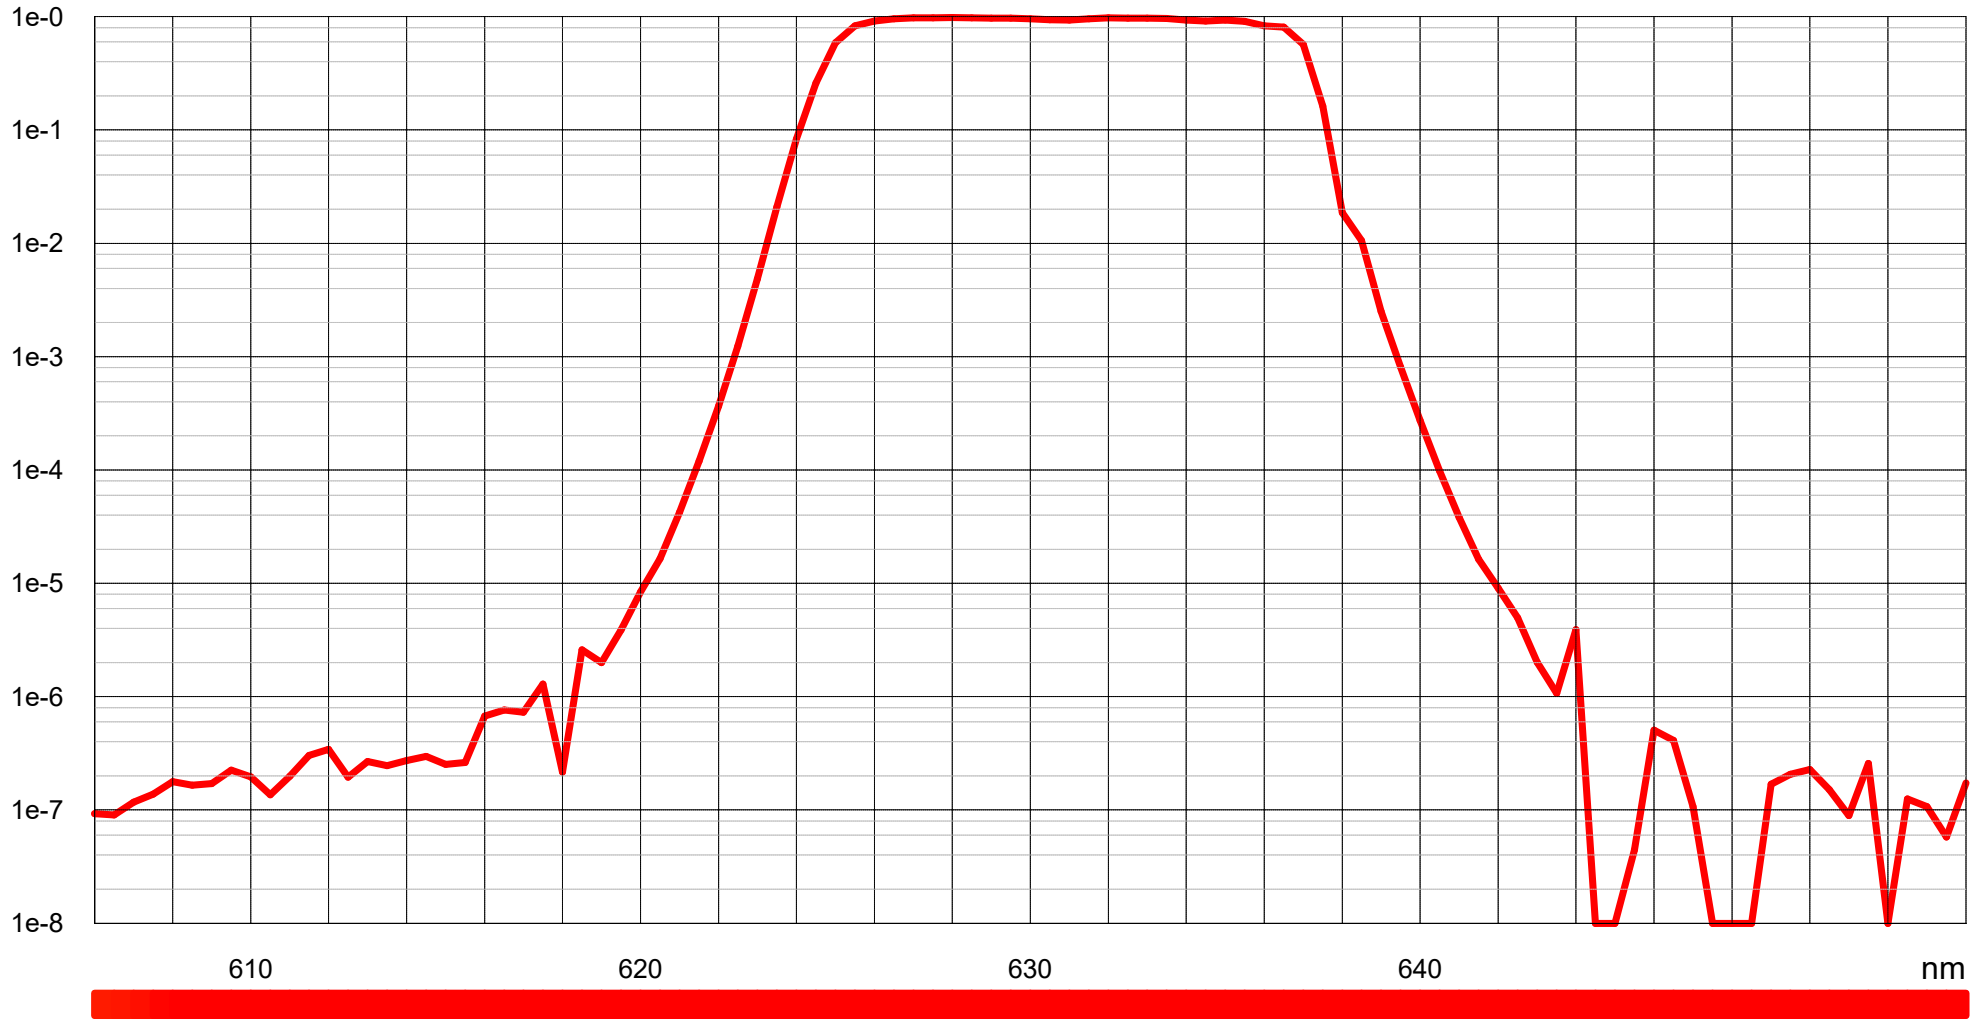

T in %

Typical transmission BP 632/12 (LF104543)

T

Typical transmission BP 632/12 (LF104543)

T

Typical transmission BP 632/12 (LF104543)