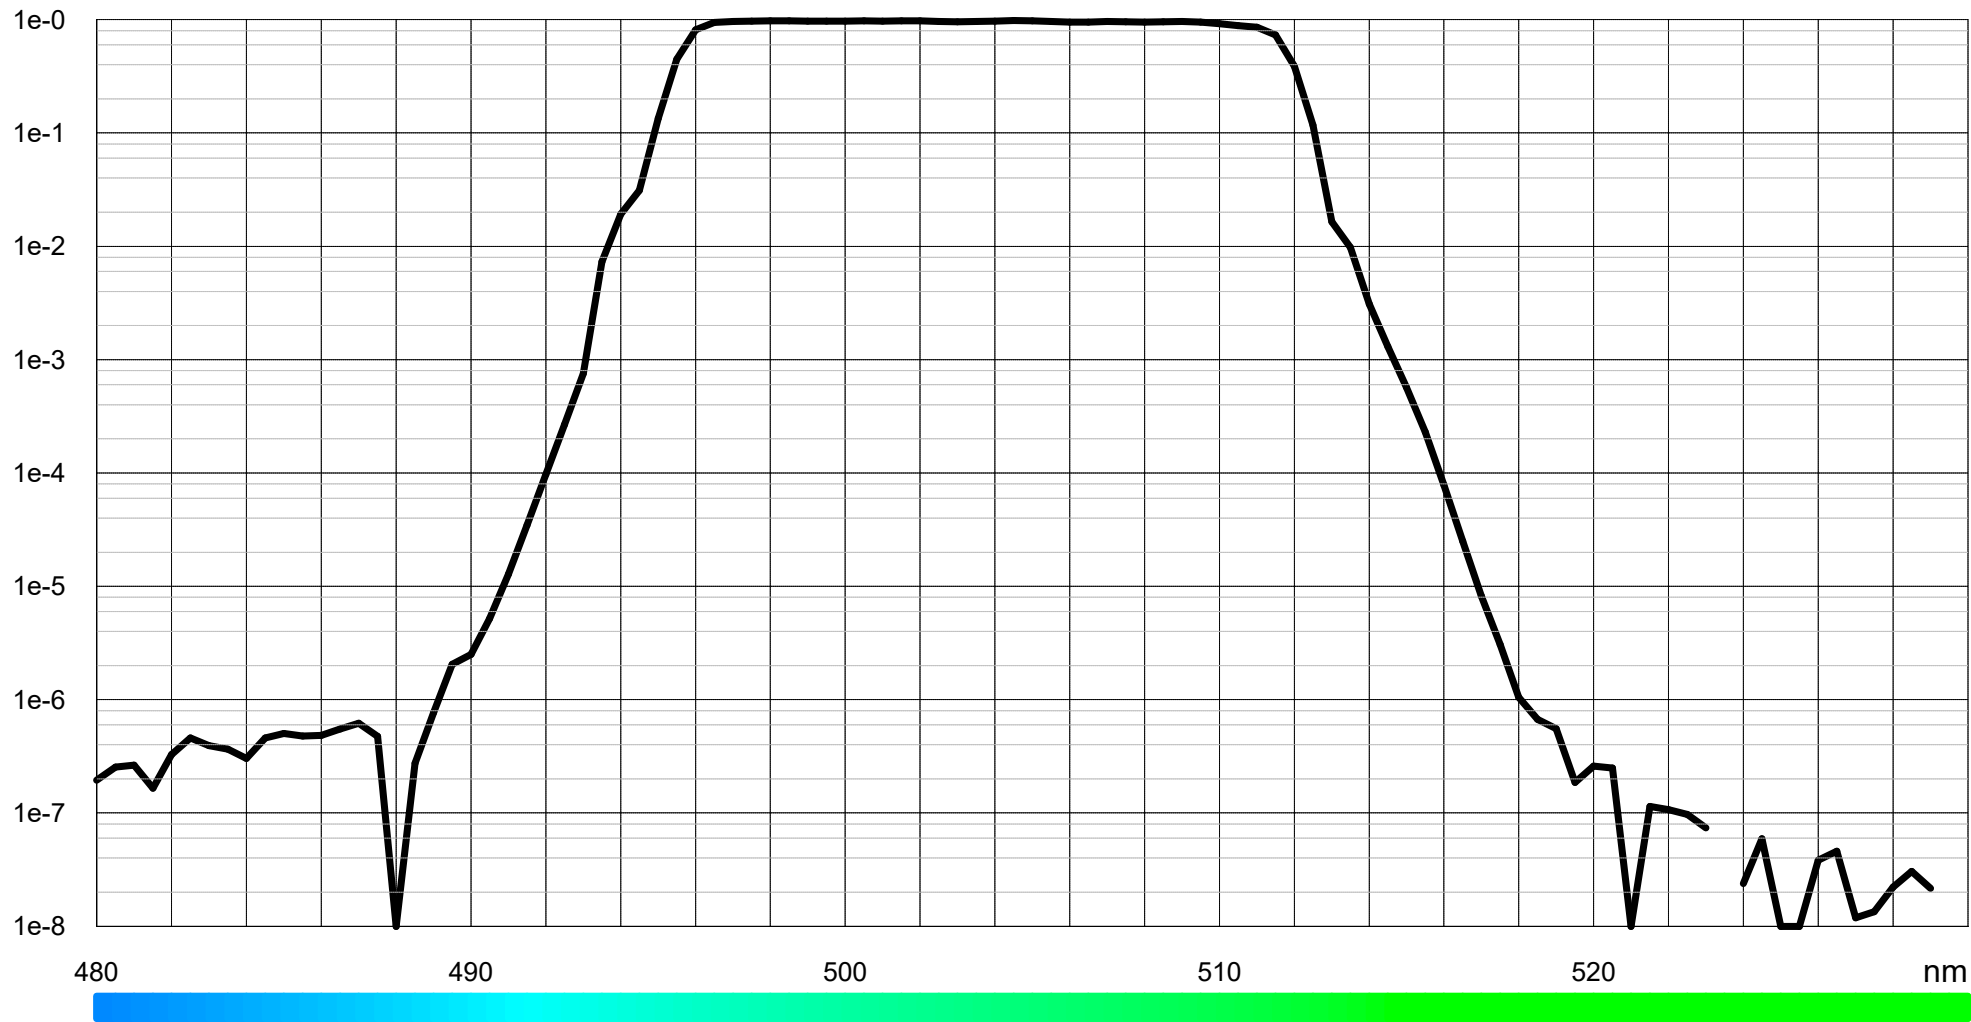

T

Typical transmission BP 505/16 (LF104540)

T

Typical transmission BP 505/16 (LF104540)