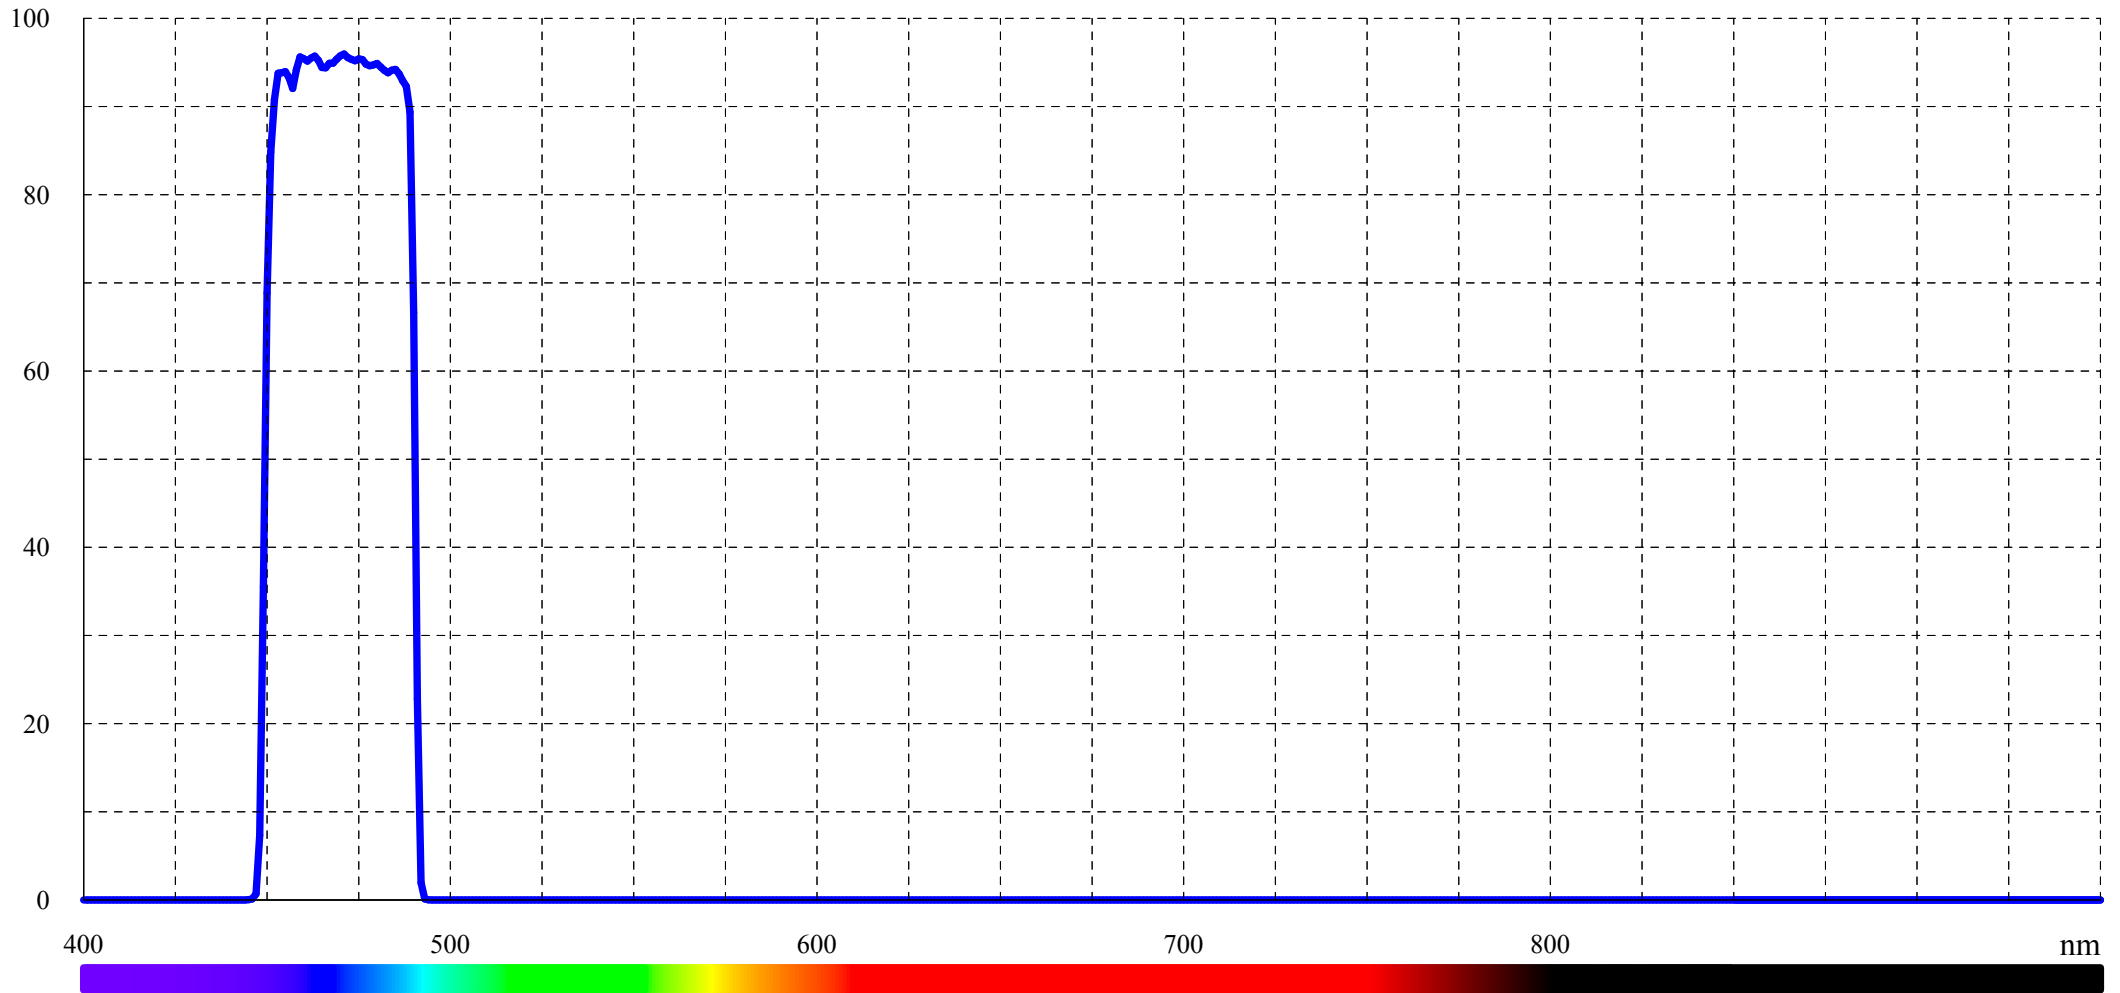

T in %

Typical transmission for TopPride™ BP 470/40 (LF101785)

T

Typical blocking for TopPride™ BP 470/40 (LF101785)